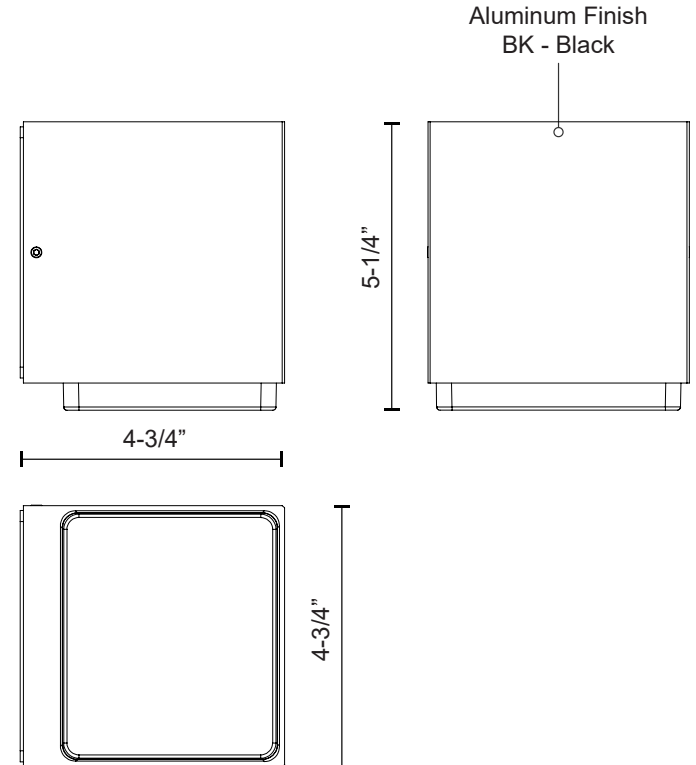

SUNSET EW35205

WALL

PROJECT

DESCRIPTION

Architectural designed exterior wall sconce, die-cast aluminum cubic body with opal glass to provide even glow of light. Rated IP65 and IK06.

SPECIFICATION DETAILS

Fixture Dimensions	W4-3/4" x H5-1/4" x E4-3/4"
Light Source	LED with DC Driver
Wattage	11W
Total Lumens	1155lm
Delivered Lumens	BK-267lm
Voltage	120-277V
Color Temperature	3000K
CRI (Ra)	80CRI
Optional Color Temps	2700K - 5000K Available, Minimum Order Quantities Apply
LED Rated Life	50,000 hours
Dimming	Non-Dimming
Glass Details	White Interior Clear Borosilicate Glass
Location	Wet, IP65
Illumination Direction	Downlight
Mounting Style	All Orientation; Wall;
Finish Option(s)	Black

* For custom options, consult factory for details.

* For warranty information, please visit www.kuzcolighting.com/warranty

KUZCO

CANADA: 19054 28TH AVENUE - SURREY, BC V3Z 6M3

USA: 3035 E. LONE MOUNTAIN ROAD - LAS VEGAS, NV 89081

WWW.KUZCOLIGHTING.COM

© 2020 KUZCO LIGHTING. ALL RIGHTS RESERVED.

COMMENT